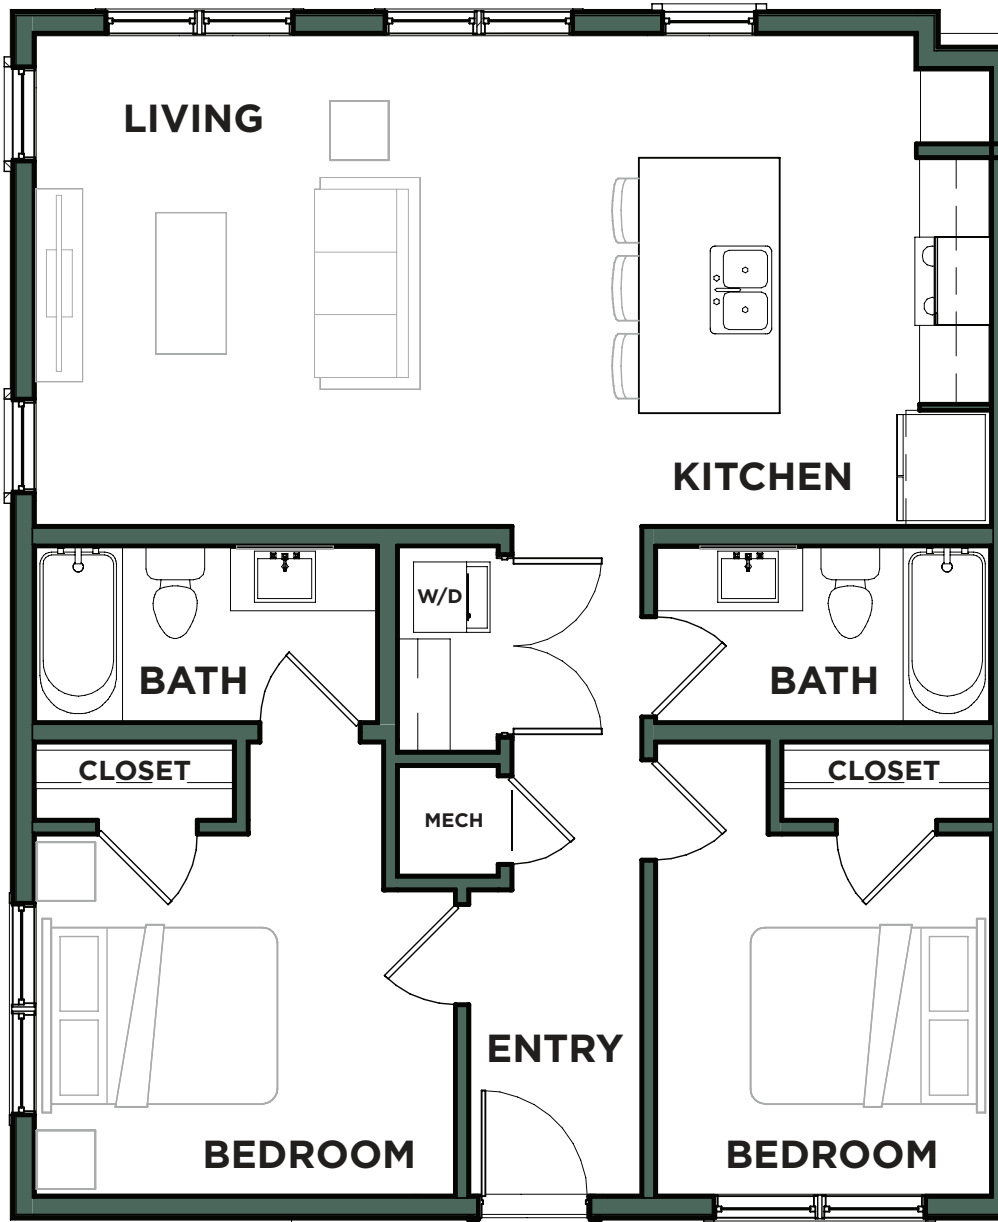

B1 THE FLATS

615.346.5505

CITYBLUFFS.COM

PARKS | 615.383.6964

MARKETED BY 

DEVELOPED BY 

*Please note: Unit Nos. 101, 201 and 202 are accessible units.

BUILDING No.	THE FLATS
UNIT TYPE	B1
UNIT Nos.	101*, 201*, 202*, 301, 302, 401, 402
BEDROOM(S)	2
BATH(S)	2

Pricing, features, amenities, finishes, locations and layouts may change without notice. Room dimensions and square footages are approximate. Renderings, photographs, floor plans, amenities, finishes, upgrades, views and other information described are representational only and do not necessarily depict available units. Availability of units is subject to prior sales or reservations.