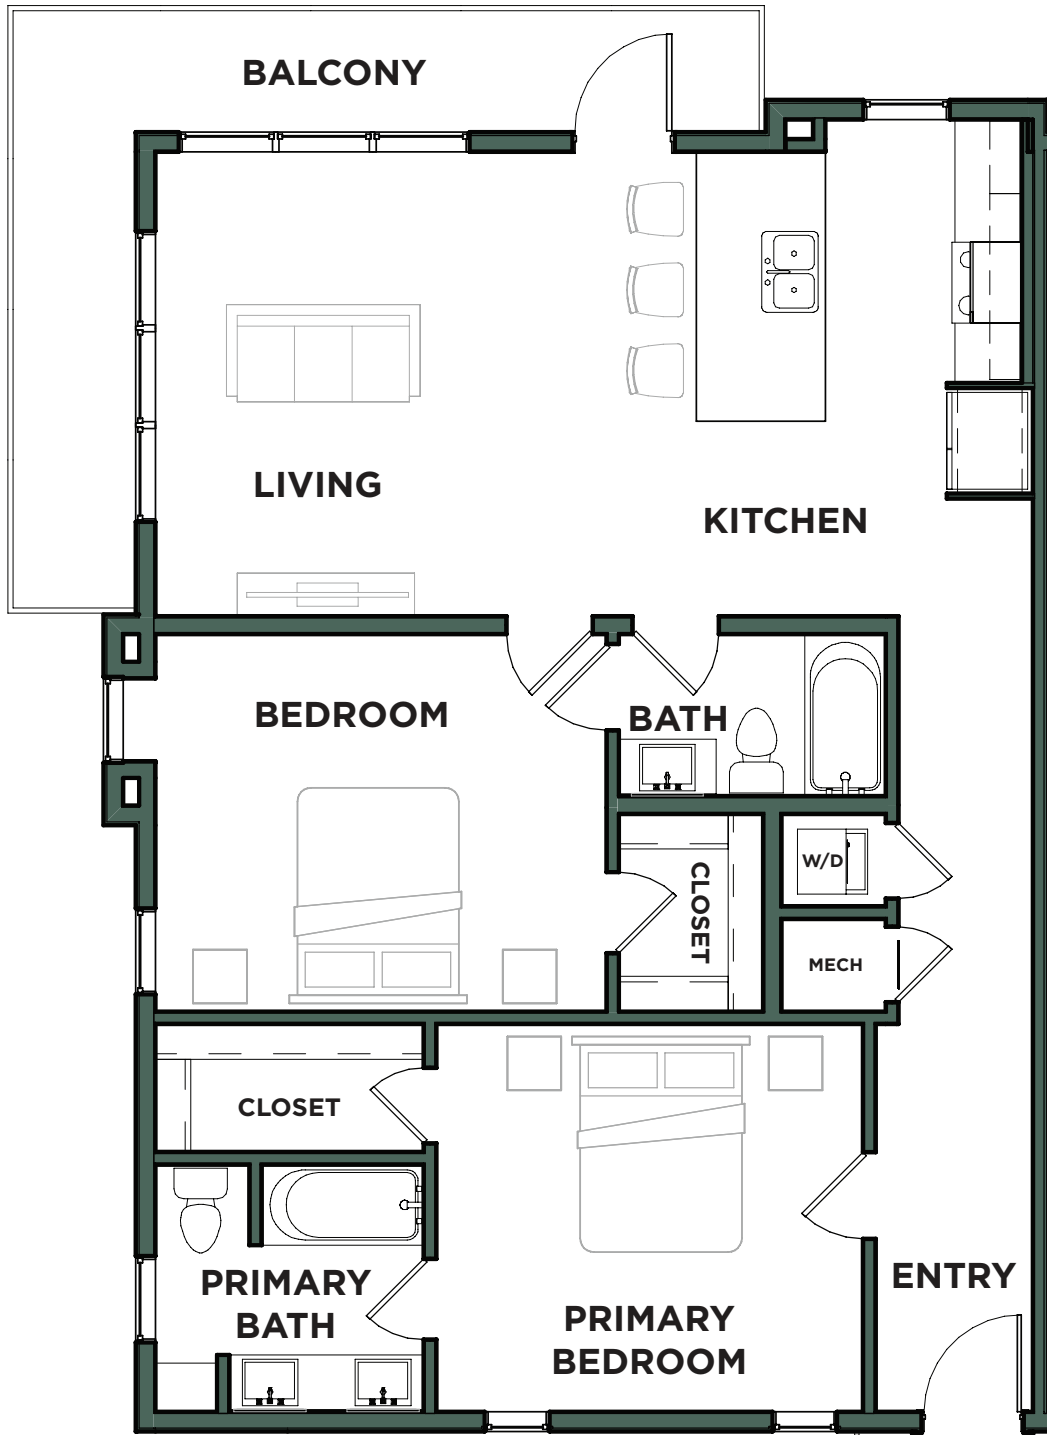

BUILDING No.	THE FLATS
UNIT TYPE	B2
UNIT Nos.	303, 403
BEDROOM(S)	2
BATH(S)	2

Pricing, features, amenities, finishes, locations and layouts may change without notice. Room dimensions and square footages are approximate. Renderings, photographs, floor plans, amenities, finishes, upgrades, views and other information described are representational only and do not necessarily depict available units. Availability of units is subject to prior sales or reservations.