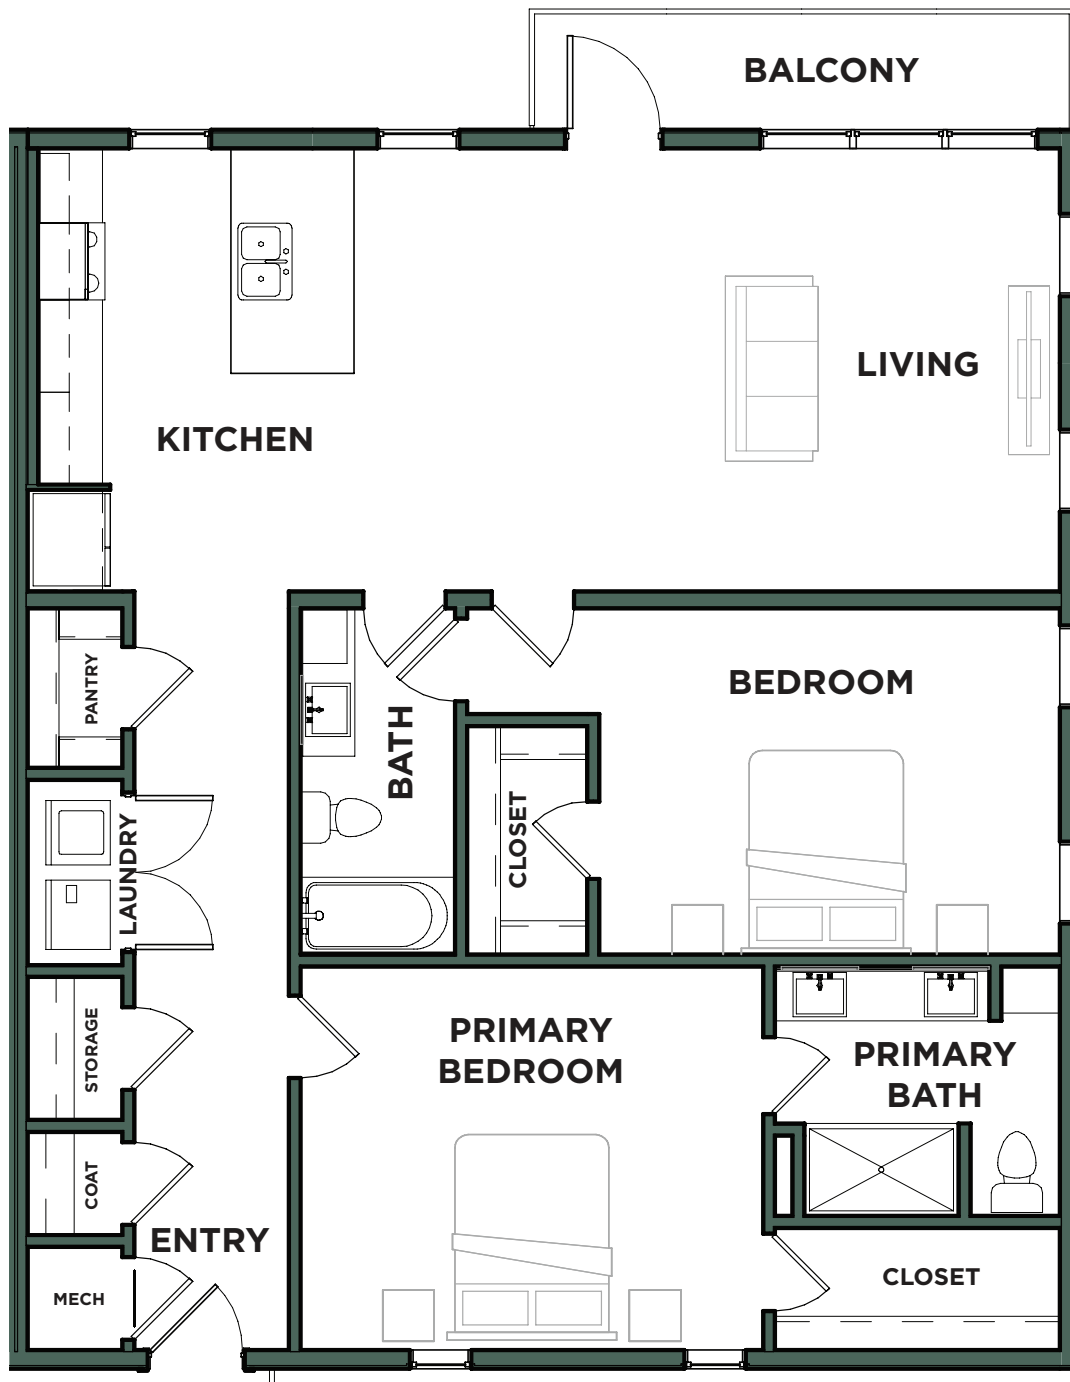

# B3 THE FLATS

615.346.5505

**CITYBLUFFS.COM**

PARKS | 615.383.6964

MARKETED BY 

DEVELOPED BY 

BUILDING No.	THE FLATS
	B3
UNIT TYPE	
UNIT Nos.	305, 405
BEDROOM(S)	2
BATH(S)	2

Pricing, features, amenities, finishes, locations and layouts may change without notice. Room dimensions and square footages are approximate. Renderings, photographs, floor plans, amenities, finishes, upgrades, views and other information described are representational only and do not necessarily depict available units. Availability of units is subject to prior sales or reservations.